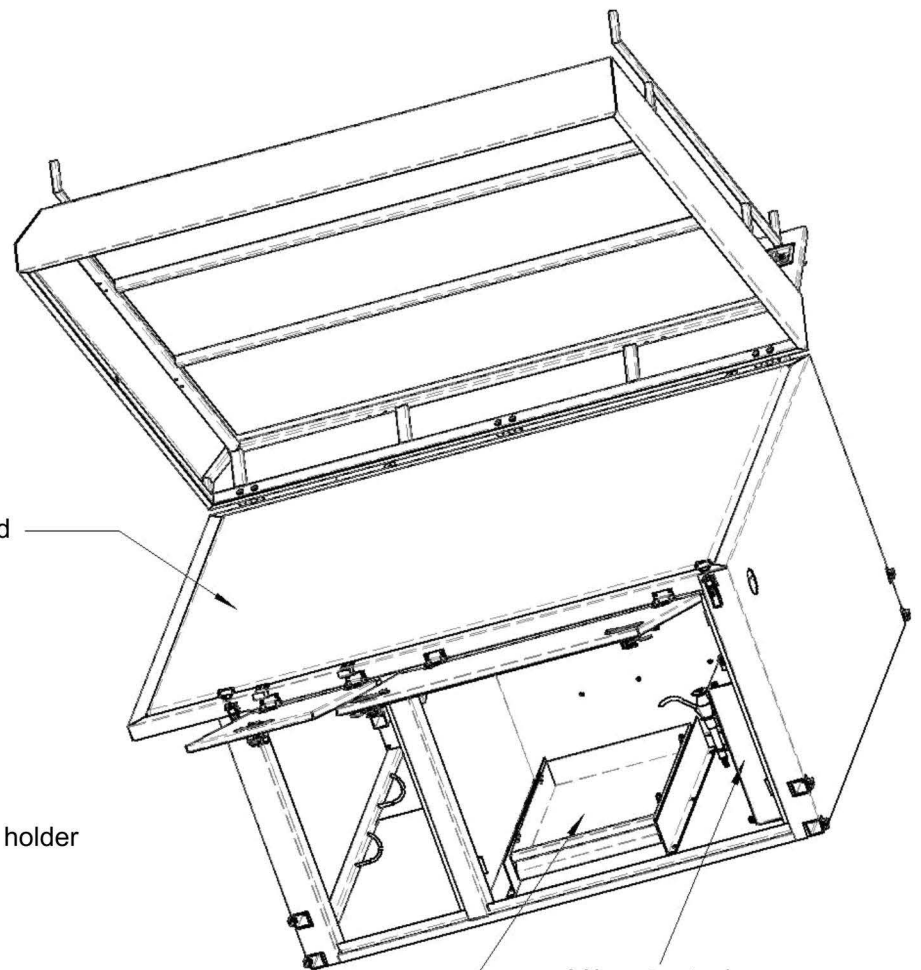

100AH battery holder

9KG gas bottle holder

jerry can holder

1.7x2m bed

for fridge

90L water tank with hand pump